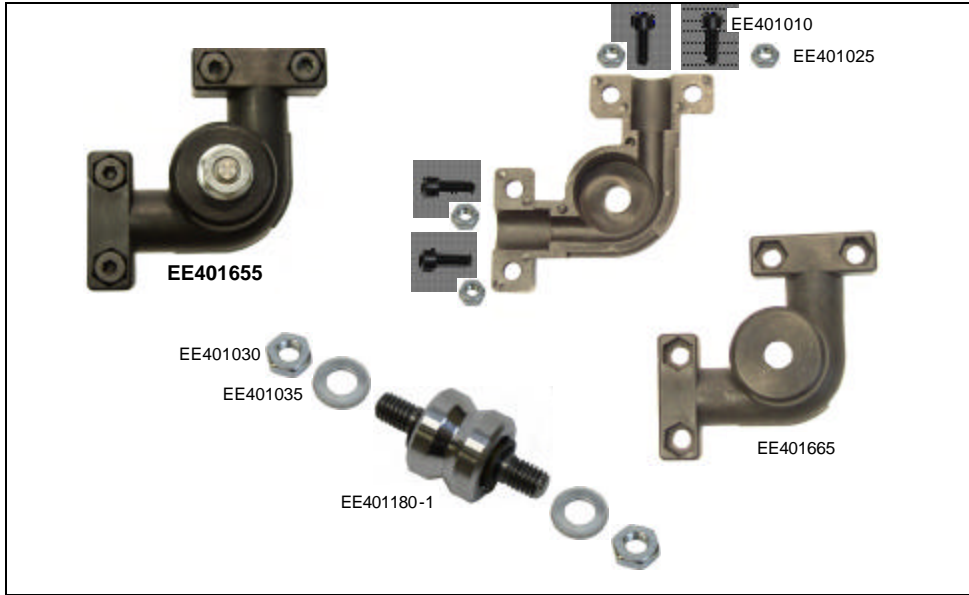

## Deflection Device Assembly, Complete 05C/05OC

**MANUAL**

**EE401655  
Replaces  
OEM numbers  
120980, 342618, 433425**

**AIR**

**EE402209?  
Replaces  
OEM numbers  
277988, 342626**

Part Number	Description
EE401655	Deflection Device Assembly, Complete, Manual, 05C/05OC BA3-BA5
EE402209	Deflection Device Assembly, Complete, Air, 05C/05OC, BA4-BA5
EE401010	Screw, Socket Head Cap 4X12
EE401025	Nut, Hex, 4mm
EE401030	Nut, Hex, Thin, 6mm
EE401035	Washer, Regular Flat, 6mm
EE401180-1	Deflection Device Guide Roll Assembly with Circlips
EE401665	Elbow Half, Deflection Device
EE402210	Elbow Half, Deflection Device, Air, without Air Channel
EE402211	Elbow Half, Deflection Device, Air, with Air Channel
EE402212	Nut, Plastic Coupling Cap, 6mm