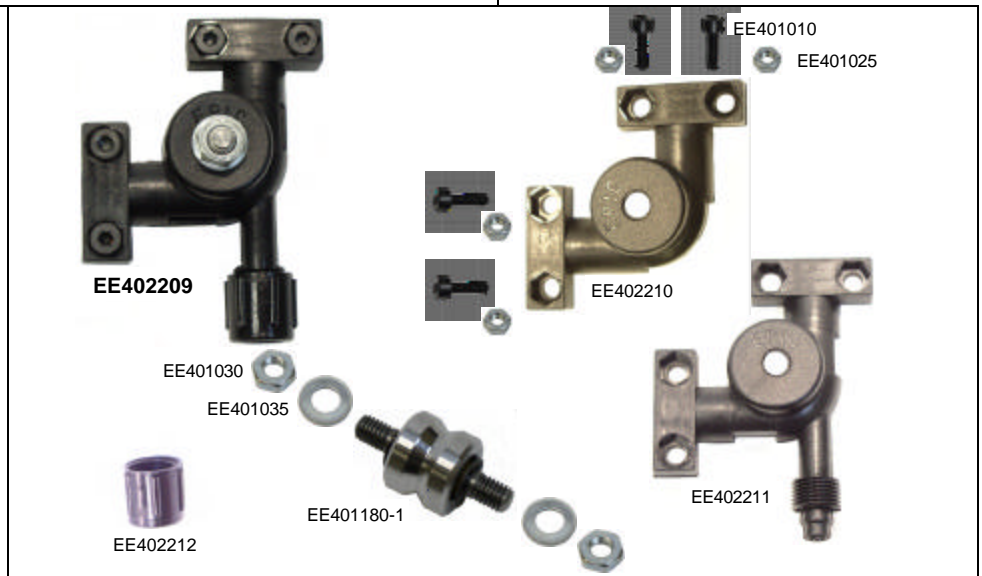

## Deflection Device Assembly, Complete 05C/05OC

**MANUAL**

**EE401655  
Replaces  
OEM numbers  
120980, 342618, 433425**

**AIR**

**EE402209?  
Replaces  
OEM numbers  
277988, 342626**

Part Number	Description
EE401655	Deflection Device Assembly, Complete, Manual, 05C/05OC BA3-BA5
EE402209	Deflection Device Assembly, Complete, Air, 05C/05OC, BA4-BA5
EE401010	Screw, Socket Head Cap 4X12
EE401025	Nut, Hex, 4mm
EE401030	Nut, Hex, Thin, 6mm
EE401035	Washer, Regular Flat, 6mm
EE401180-1	Deflection Device Guide Roll Assembly with Circlips
EE401665	Elbow Half, Deflection Device
EE402210	Elbow Half, Deflection Device, Air, without Air Channel
EE402211	Elbow Half, Deflection Device, Air, with Air Channel
EE402212	Nut, Plastic Coupling Cap, 6mm